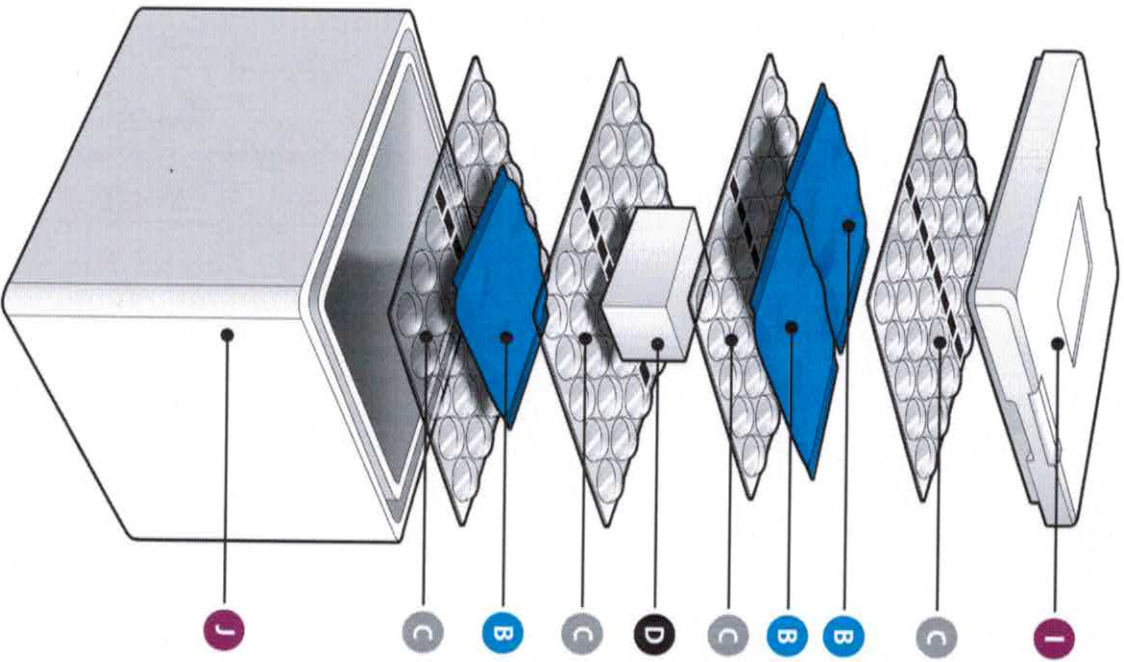

ISTA 7E Summer - 24 Hour Pack Out | Container ID# CCC1

ID	Part	Description
A	Cooler	CCC1 Molded Cooler - 1.5# EPS, OD 11" x 9.5" x 10.75" ID 8" x 6.5" x 7.75"
B	Gel Pack- Frozen	24oz. Creative Ice Gel Pack - Frozen
C	Bubble Wrap	1/2" 6" x 8" Sheet
D	Product /Payload	
F	Lid	CCC1 Molded Cooler Lid

ISTA 7E Summer - 24 Hour Pack Out | Container ID# CCC2

ID	Part	Description
<b>J</b>	Cooler	CCC2 Molded Cooler - 1.5# EPS, OD 15" x 13.25" x 13.5" ID 12" x 10.25" x 10.5"
<b>B</b>	Gel Pack- Frozen	24oz. Creative Ice Gel Pack - Frozen
<b>C</b>	Bubble Wrap	(2) Sheets - 1/2" 6" x 8"
<b>D</b>	Product /Payload	
<b>I</b>	Lid	CCC2 Molded Cooler Lid

ISTA 7E Winter - 72 Hour Pack Out | Container ID# CCC1

ID	Part	Description
A	Cooler	CCC1 Molded Cooler - 1.5# EPS, OD 11" x 9.5" x 10.75" ID 8" x 6.5" x 7.75"
G	Gel Pack- Frozen	12oz. Creative Ice Gel Pack - Frozen
H	Gel Pack- Refrigerated	12oz. Creative Ice Gel Pack - Refrigerated
C	Bubble Wrap	1/2" 6" x 8" Sheet
D	Product /Payload	
E	Gel Pack- Refrigerated	24oz. Creative Ice Gel Pack - Refrigerated
F	Lid	CCC1 Molded Cooler Lid

ISTA 7E Winter - 72 Hour Pack Out | Container ID# CCC2

ID	Part	Description
J	Cooler	CCC2 Molded Cooler - 1.5# EPS, OD 15" x 13.25" x 13.5" ID 12" x 10.25" x 10.5"
B	Gel Pack- Frozen	24oz. Creative Ice Gel Pack - Frozen
C	Bubble Wrap	(2) Sheets - 1/2" 6" x 8"
D	Product /Payload	
E	Gel Pack- Refrigerated	24oz. Creative Ice Gel Pack - Refrigerated
I	Lid	CCC2 Molded Cooler Lid