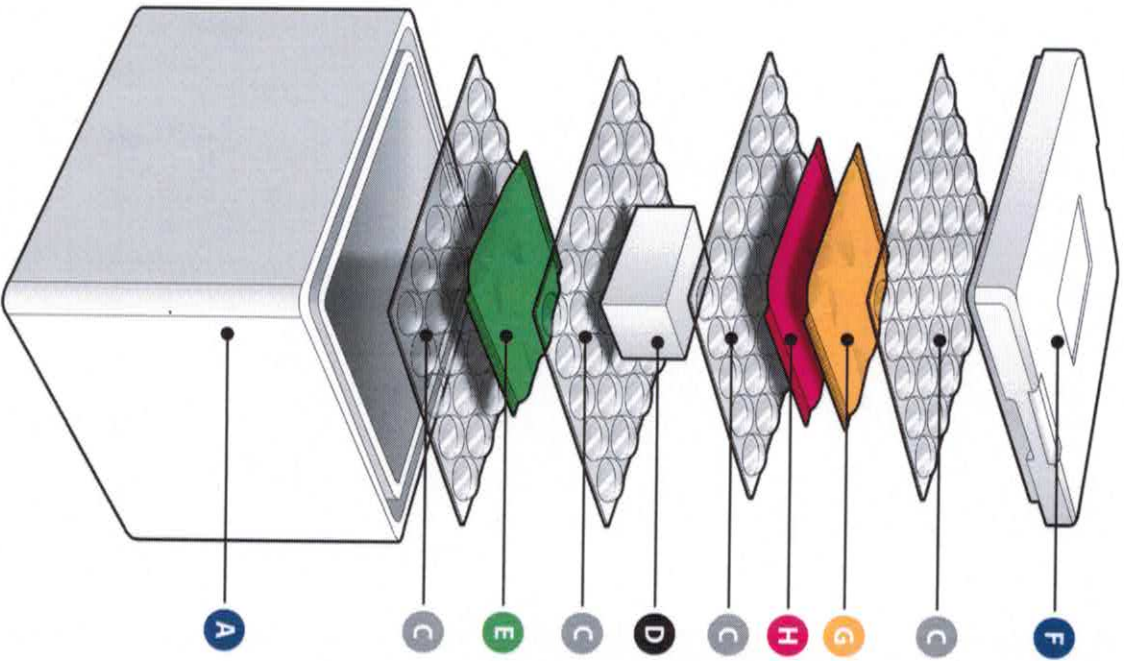

ISTA 7E Summer - 24 Hour Pack Out | Container ID# CCC1

ID	Part	Description
A	Cooler	CCC1 Molded Cooler - 1.5# EPS, OD 11" x 9.5" x 10.75" ID 8" x 6.5" x 7.75"
B	Gel Pack- Frozen	24oz. Creative Ice Gel Pack - Frozen
C	Bubble Wrap	1/2" 6" x 8" Sheet
D	Product /Payload	
F	Lid	CCC1 Molded Cooler Lid

ISTA 7E Summer - 24 Hour Pack Out | Container ID# CCC2

ID	Part	Description
<b>J</b>	Cooler	CCC2 Molded Cooler - 1.5# EPS, OD 15" x 13.25" x 13.5" ID 12" x 10.25" x 10.5"
<b>B</b>	Gel Pack- Frozen	24oz. Creative Ice Gel Pack - Frozen
<b>C</b>	Bubble Wrap	(2) Sheets - 1/2" 6" x 8"
<b>D</b>	Product /Payload	
<b>I</b>	Lid	CCC2 Molded Cooler Lid

ISTA 7E Winter - 72 Hour Pack Out | Container ID# CCC1

ID	Part	Description
A	Cooler	CCC1 Molded Cooler - 1.5# EPS, OD 11" x 9.5" x 10.75" ID 8" x 6.5" x 7.75"
G	Gel Pack- Frozen	12oz. Creative Ice Gel Pack - Frozen
H	Gel Pack- Refrigerated	12oz. Creative Ice Gel Pack - Refrigerated
C	Bubble Wrap	1/2" 6" x 8" Sheet
D	Product /Payload	
E	Gel Pack- Refrigerated	24oz. Creative Ice Gel Pack - Refrigerated
F	Lid	CCC1 Molded Cooler Lid

ISTA 7E Winter - 72 Hour Pack Out | Container ID# CCC2

ID	Part	Description
J	Cooler	CCC2 Molded Cooler - 1.5# EPS, OD 15" x 13.25" x 13.5" ID 12" x 10.25" x 10.5"
B	Gel Pack- Frozen	24oz. Creative Ice Gel Pack - Frozen
C	Bubble Wrap	(2) Sheets - 1/2" 6" x 8"
D	Product /Payload	
E	Gel Pack- Refrigerated	24oz. Creative Ice Gel Pack - Refrigerated
I	Lid	CCC2 Molded Cooler Lid