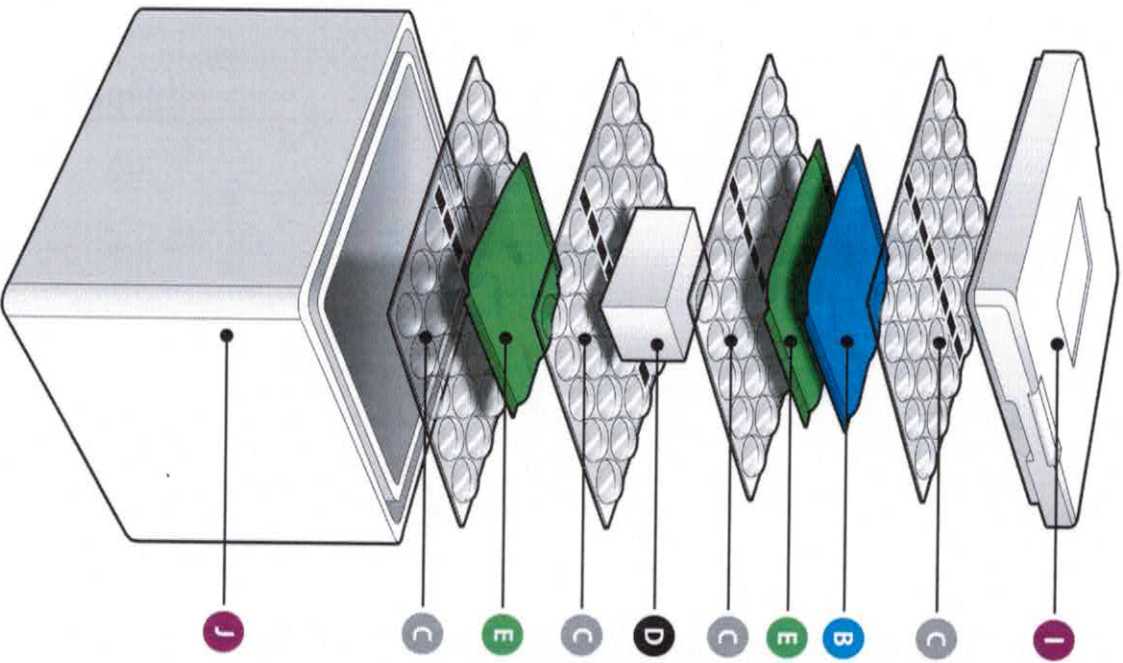

ISTA 7E Summer - 24 Hour Pack Out | Container ID# CCC1

ID	Part	Description
A	Cooler	CCC1 Molded Cooler - 1.5# EPS, OD 11" x 9.5" x 10.75" ID 8" x 6.5" x 7.75"
B	Gel Pack- Frozen	24oz. Creative Ice Gel Pack - Frozen
C	Bubble Wrap	1/2" 6" x 8" Sheet
D	Product /Payload	
F	Lid	CCC1 Molded Cooler Lid

ISTA 7E Summer - 24 Hour Pack Out | Container ID# CCC2

ID	Part	Description
<b>J</b>	Cooler	CCC2 Molded Cooler - 1.5# EPS, OD 15" x 13.25" x 13.5" ID 12" x 10.25" x 10.5"
<b>B</b>	Gel Pack- Frozen	24oz. Creative Ice Gel Pack - Frozen
<b>C</b>	Bubble Wrap	(2) Sheets - 1/2" 6" x 8"
<b>D</b>	Product /Payload	
<b>I</b>	Lid	CCC2 Molded Cooler Lid

ISTA 7E Winter - 72 Hour Pack Out | Container ID# CCC1

ID	Part	Description
A	Cooler	CCC1 Molded Cooler - 1.5# EPS, OD 11" x 9.5" x 10.75" ID 8" x 6.5" x 7.75"
G	Gel Pack- Frozen	12oz. Creative Ice Gel Pack - Frozen
H	Gel Pack- Refrigerated	12oz. Creative Ice Gel Pack - Refrigerated
C	Bubble Wrap	1/2" 6" x 8" Sheet
D	Product /Payload	
E	Gel Pack- Refrigerated	24oz. Creative Ice Gel Pack - Refrigerated
F	Lid	CCC1 Molded Cooler Lid

ISTA 7E Winter - 72 Hour Pack Out | Container ID# CCC2

ID	Part	Description
J	Cooler	CCC2 Molded Cooler - 1.5# EPS, OD 15" x 13.25" x 13.5" ID 12" x 10.25" x 10.5"
B	Gel Pack- Frozen	24oz. Creative Ice Gel Pack - Frozen
C	Bubble Wrap	(2) Sheets - 1/2" 6" x 8"
D	Product /Payload	
E	Gel Pack- Refrigerated	24oz. Creative Ice Gel Pack - Refrigerated
I	Lid	CCC2 Molded Cooler Lid