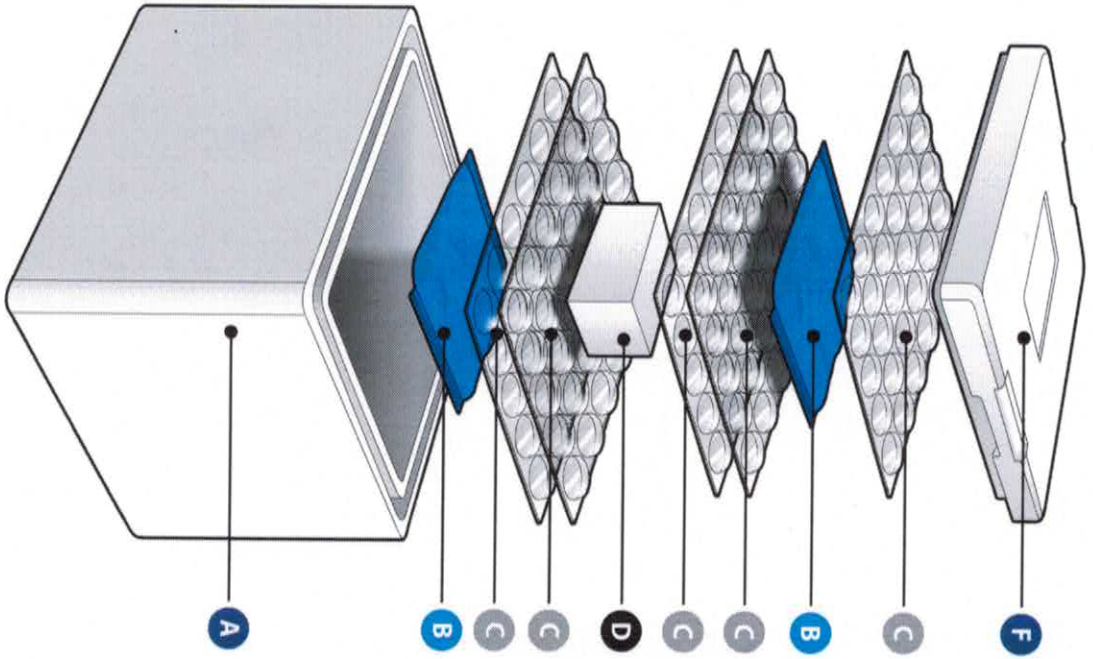

ISTA 7E Summer - 24 Hour Pack Out | Container ID# CCC1

ID	Part	Description
A	Cooler	CCC1 Molded Cooler - 1.5# EPS, OD 11" x 9.5" x 10.75" ID 8" x 6.5" x 7.75"
B	Gel Pack- Frozen	24oz. Creative Ice Gel Pack - Frozen
C	Bubble Wrap	1/2" 6" x 8" Sheet
D	Product /Payload	
F	Lid	CCC1 Molded Cooler Lid

ISTA 7E Summer - 24 Hour Pack Out | Container ID# CCC2

ID	Part	Description
<b>J</b>	Cooler	CCC2 Molded Cooler - 1.5# EPS, OD 15" x 13.25" x 13.5" ID 12" x 10.25" x 10.5"
<b>B</b>	Gel Pack- Frozen	24oz. Creative Ice Gel Pack - Frozen
<b>C</b>	Bubble Wrap	(2) Sheets - 1/2" 6" x 8"
<b>D</b>	Product /Payload	
<b>I</b>	Lid	CCC2 Molded Cooler Lid

ISTA 7E Winter - 72 Hour Pack Out | Container ID# CCC1

ID	Part	Description
A	Cooler	CCC1 Molded Cooler - 1.5# EPS, OD 11" x 9.5" x 10.75" ID 8" x 6.5" x 7.75"
G	Gel Pack- Frozen	12oz. Creative Ice Gel Pack - Frozen
H	Gel Pack- Refrigerated	12oz. Creative Ice Gel Pack - Refrigerated
C	Bubble Wrap	1/2" 6" x 8" Sheet
D	Product /Payload	
E	Gel Pack- Refrigerated	24oz. Creative Ice Gel Pack - Refrigerated
F	Lid	CCC1 Molded Cooler Lid

ISTA 7E Winter - 72 Hour Pack Out | Container ID# CCC2

ID	Part	Description
J	Cooler	CCC2 Molded Cooler - 1.5# EPS, OD 15" x 13.25" x 13.5" ID 12" x 10.25" x 10.5"
B	Gel Pack- Frozen	24oz. Creative Ice Gel Pack - Frozen
C	Bubble Wrap	(2) Sheets - 1/2" 6" x 8"
D	Product /Payload	
E	Gel Pack- Refrigerated	24oz. Creative Ice Gel Pack - Refrigerated
I	Lid	CCC2 Molded Cooler Lid